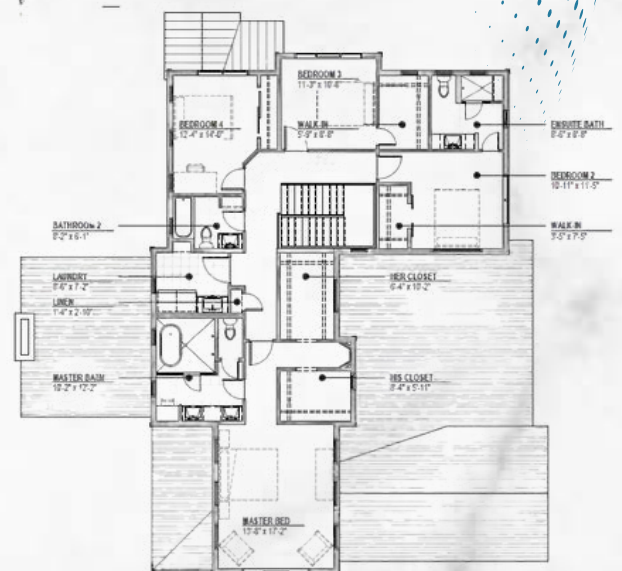

## Semi-Custom Farmhouses

The Belwood Homes community built and constructed by Urbana Homes will be one of the most cutting-edge for sale real estate projects to hit the market this year in Lakewood, Co. These high-end, semi-custom homes will offer consumers large open floor plans, serene living, large private lots, and the enjoyment of meticulous attention to detail throughout the homes. Purchasers will be able to work with our team on finish selection, floorplans, and more. These homes are located just south of the Belmar Shopping Center at 8215 W Tennessee Ct.

The opportunity to own your dream home is available at the Belwood Homes community. With six individual, unique lots, with a variety of styles and floorplans, you'll be sure to find something that aligns with your needs. Your dream home awaits at the Belwood Homes community.