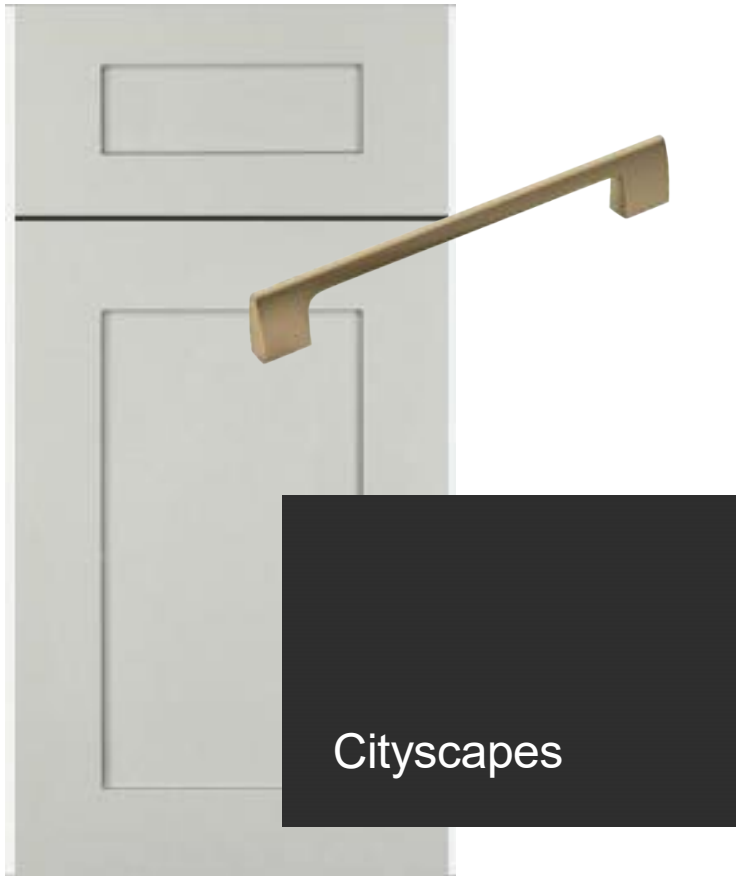

MISC. ROOMS

MUD ROOM FINISHES